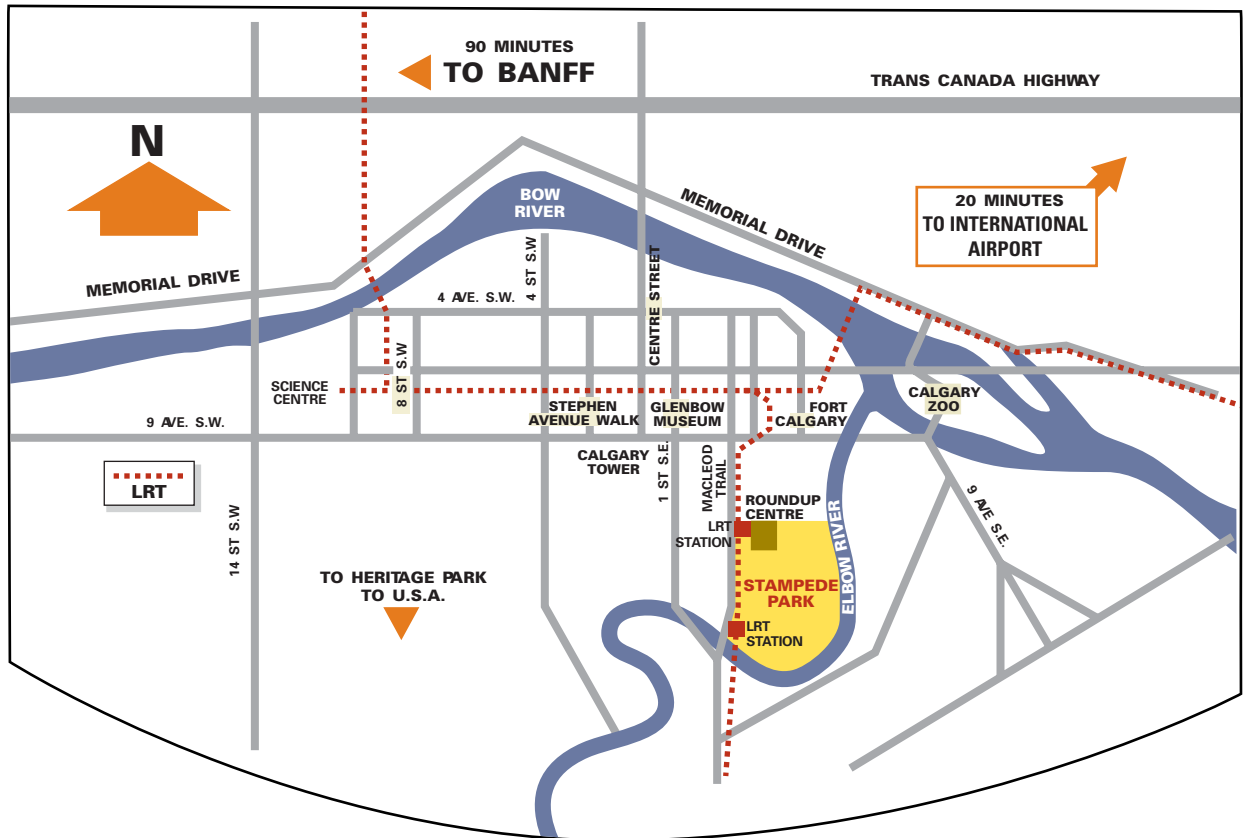

CALGARY STAMPEDE

Event Venues & Services

AROUND CALGARY

*Your guide to the facilities and attractions
the City of Calgary has to offer*

LIGHT RAIL TRANSIT

Calgary's Light Rail Transit (LRT) system runs through downtown and well into the North and South, with two station stops at Stampede Park.

SADDLEDOME

Pengrowth Saddledome is located within Stampede Park. The Saddledome is home to the Calgary Flames NHL team as well as various concerts and sporting events.

STAMPEDE PARK GRANDSTAND AND CASINO

AIRPORT

The Calgary International Airport rated as one of the top five in the world for business travellers is located only 20 minutes from Stampede Park and downtown Calgary.

BANFF AND THE CANADIAN ROCKIES

Just an hour and a half drive from Calgary is Banff, the resort town world famous for its mountains, views, natural hot springs, cave exploring and hotels.

HOTELS

There are several premium hotels located within the downtown core and in the surrounding area. Our sales professionals can provide a list of hotels, their amenities and contact numbers.